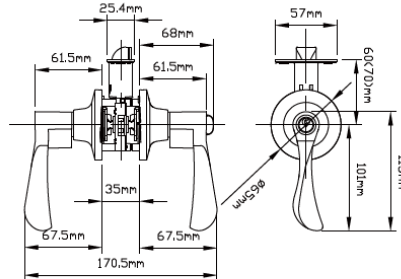

6613	STANDARD	LUXURY
PASSAGE	$24.00	$28.00
PRIVACY	$24.00	$28.00
KEYED	$30.00	$34.00
DUMMY	$10.00	$12.00
Zinc Alloy