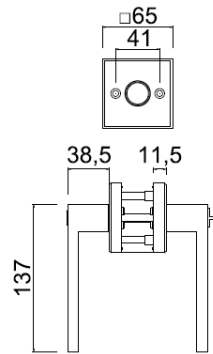

STAINLESS
PASSAGE	$40.00
PRIVACY	$40.00
KEYED	$45.00
DUMMY	*
201/304 SS