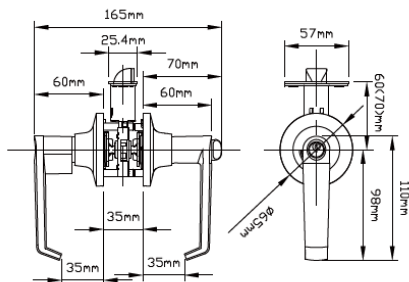

6617	STANDARD	LUXURY
PASSAGE	$24.00	$28.00
PRIVACY	$24.00	$28.00
KEYED	$30.00	$34.00
DUMMY	$10.00	$12.00
Zinc Alloy