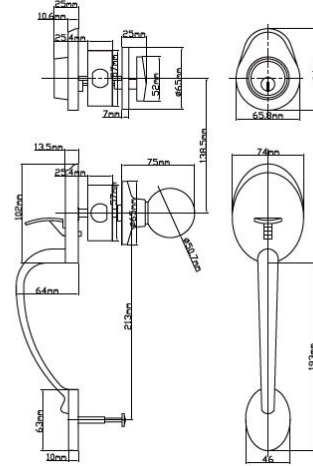

9910	STANDARD	LUXURY
PASSAGE		
PRIVACY		
KEYED	$76.00	$88.00
DUMMY		
Zinc Alloy