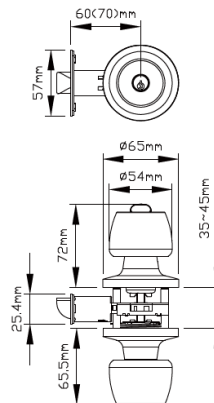

6010	STANDARD	LUXURY
PASSAGE	$16.00	$20.00
PRIVACY	$16.00	$20.00
KEYED	$22.00	$26.00
DUMMY	$8.00	$10.00

201/304 Stainless Steel