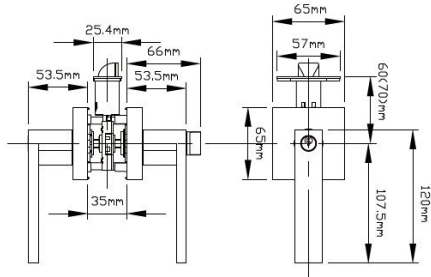

A8801

A8801	STANDARD	LUXURY
PASSAGE	$40.00	$46.00
PRIVACY	$40.00	$46.00
KEYED	$46.00	$52.00
DUMMY	$16.00	$18.00
Zinc Alloy