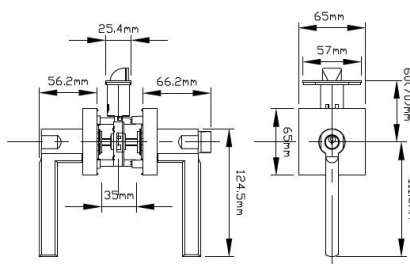

A8815	STANDARD	LUXURY
PASSAGE	$40.00	$46.00
PRIVACY	$40.00	$46.00
KEYED	$46.00	$52.00
DUMMY	$16.00	$18.00
Zinc Alloy