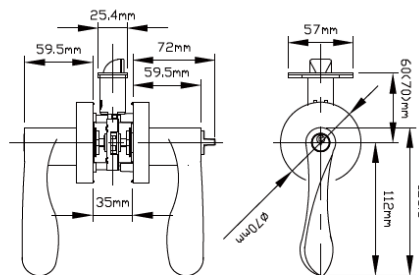

B8809	STANDARD	LUXURY
PASSAGE	$40.00	$46.00
PRIVACY	$40.00	$46.00
KEYED	$46.00	$52.00
DUMMY	$16.00	$18.00
Zinc Alloy