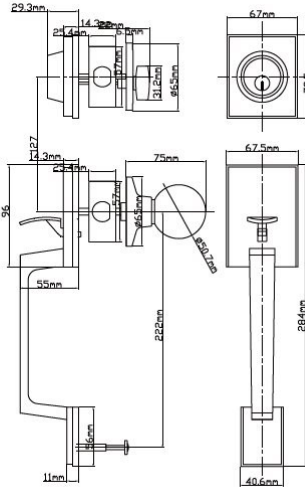

9922A	STANDARD	LUXURY	
	PASSAGE		
PRIVACY			
KEYED	$76.00	$88.00	
DUMMY			
Zinc Alloy