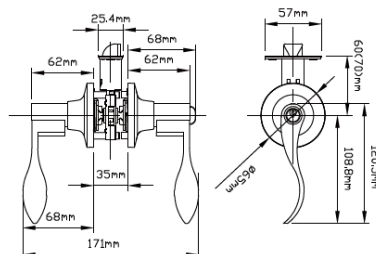

6605	STANDARD	LUXURY
PASSAGE	$24.00	$28.00
PRIVACY	$24.00	$28.00
KEYED	$30.00	$34.00
DUMMY	$10.00	$12.00
Zinc Alloy