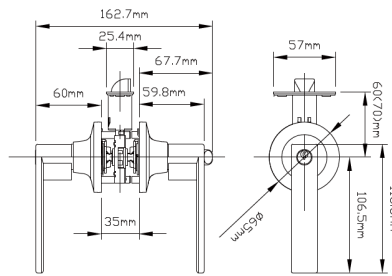

6623	STANDARD	LUXURY
PASSAGE	$28.00	$34.00
PRIVACY	$28.00	$34.00
KEYED	$34.00	$40.00
DUMMY	$14.00	$16.00
Zinc Alloy