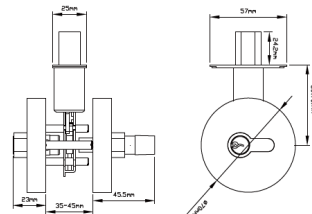

Y1101	STANDARD	LUXURY
PASSAGE		
PRIVACY		
KEYED	$28.00	$34.00
DUMMY		
Steel