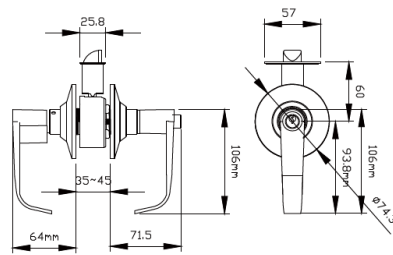

5509	STANDARD	LUXURY
PASSAGE	$38.00	$44.00
PRIVACY	$38.00	$44.00
KEYED	$44.00	$50.00
DUMMY	*	*
Zinc / Steel