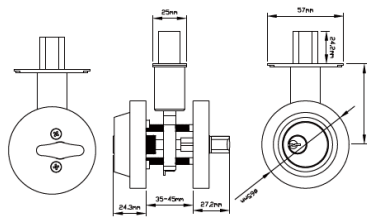

*Dual cylinder (key both sides) add \$5 net
Keyed Alike add \$5 net*

D101

D101	STANDARD	LUXURY
PASSAGE		
PRIVACY		
KEYED	\$18.00	\$22.00
DUMMY		
Steel		

YD101

YD101	STANDARD	LUXURY
PASSAGE		
PRIVACY		
KEYED	\$28.00	\$34.00
DUMMY		
Steel		