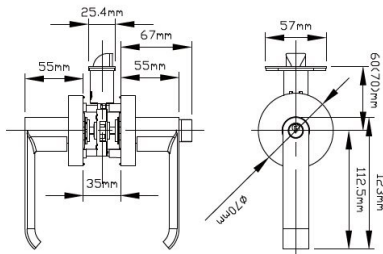

B8803	STANDARD	LUXURY
PASSAGE	$40.00	$46.00
PRIVACY	$40.00	$46.00
KEYED	$46.00	$52.00
DUMMY	$16.00	$18.00
Zinc Alloy