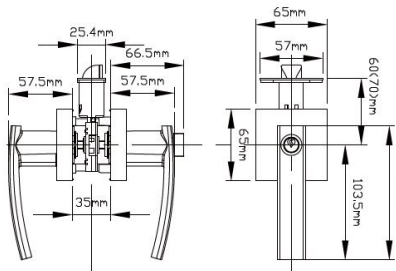

Heavy Duty Lever Handles

30% heavier than standard lever sets

A8812

A8812	STANDARD	LUXURY
PASSAGE	\$40.00	\$46.00
PRIVACY	\$40.00	\$46.00
KEYED	\$46.00	\$52.00
DUMMY	\$16.00	\$18.00
Zinc Alloy		

A8813

A8813	STANDARD	LUXURY
PASSAGE	\$40.00	\$46.00
PRIVACY	\$40.00	\$46.00
KEYED	\$46.00	\$52.00
DUMMY	\$16.00	\$18.00
Zinc Alloy		