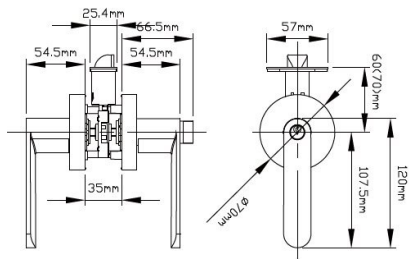

B8802	STANDARD	LUXURY
PASSAGE	$40.00	$46.00
PRIVACY	$40.00	$46.00
KEYED	$46.00	$52.00
DUMMY	$16.00	$18.00
Zinc Alloy