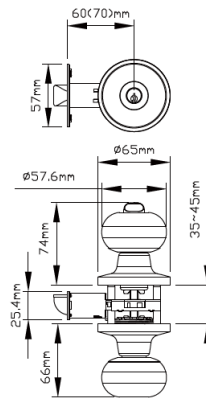

6009	STANDARD	LUXURY
PASSAGE	$16.00	$20.00
PRIVACY	$16.00	$20.00
KEYED	$22.00	$26.00
DUMMY	$8.00	$10.00

201/304 Stainless Steel