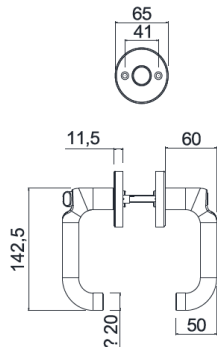

B8913	STAINLESS
PASSAGE	$40.00
PRIVACY	$40.00
KEYED	$45.00
DUMMY	*
201/304 SS