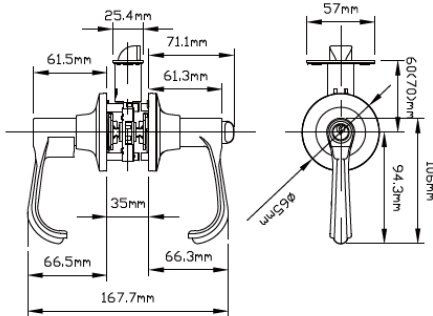

6619	STANDARD	LUXURY
PASSAGE	$24.00	$28.00
PRIVACY	$24.00	$28.00
KEYED	$30.00	$34.00
DUMMY	$10.00	$12.00
Zinc Alloy