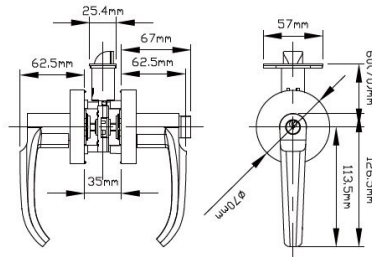

B8806	STANDARD	LUXURY
PASSAGE	$40.00	$46.00
PRIVACY	$40.00	$46.00
KEYED	$46.00	$52.00
DUMMY	$16.00	$18.00
Zinc Alloy