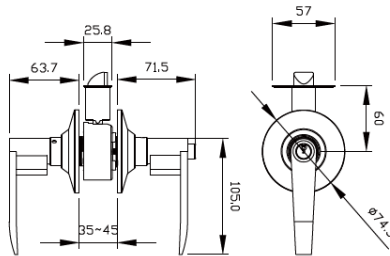

5508	STANDARD	LUXURY
PASSAGE	$38.00	$44.00
PRIVACY	$38.00	$44.00
KEYED	$44.00	$50.00
DUMMY	*	*
Zinc / Steel