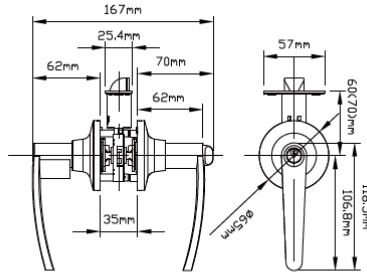

6607	STANDARD	LUXURY
PASSAGE	$24.00	$28.00
PRIVACY	$24.00	$28.00
KEYED	$30.00	$34.00
DUMMY	$10.00	$12.00
Zinc Alloy