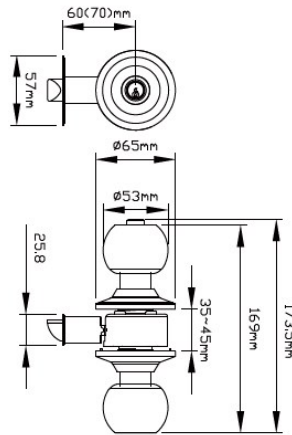

587	STANDARD	LUXURY
PASSAGE	$26.00	$30.00
PRIVACY	$26.00	$30.00
KEYED	$36.00	$40.00
DUMMY	*	*
201/304 Stainless Steel