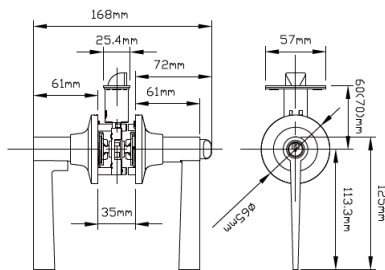

6616	STANDARD	LUXURY
PASSAGE	$24.00	$28.00
PRIVACY	$24.00	$28.00
KEYED	$30.00	$34.00
DUMMY	$10.00	$12.00
Zinc Alloy