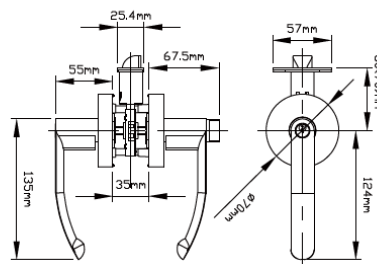

B8822	STANDARD	LUXURY
PASSAGE	$40.00	$46.00
PRIVACY	$40.00	$46.00
KEYED	$46.00	$52.00
DUMMY	$16.00	$18.00
Zinc Alloy