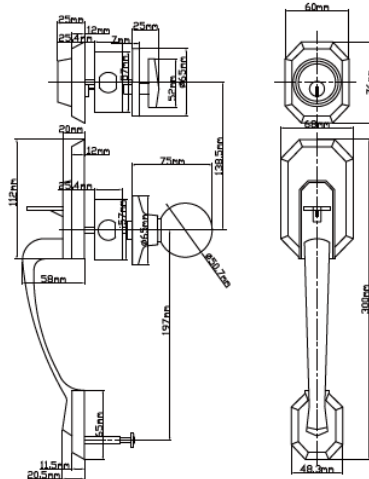

9913

9913	STANDARD	LUXURY
PASSAGE		
PRIVACY		
KEYED	\$76.00	\$88.00
DUMMY		
Zinc Alloy		

9931

9931	STANDARD	LUXURY
PASSAGE		
PRIVACY		
KEYED	\$80.00	92.00
DUMMY		
Zinc Alloy		

9923

9923	STANDARD	LUXURY
PASSAGE		
PRIVACY		
KEYED	\$80.00	\$92.00
DUMMY		
Zinc Alloy		