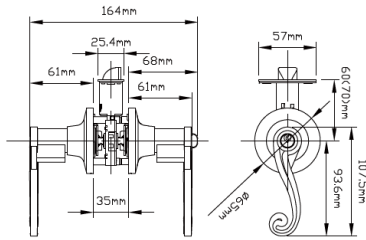

6601	STANDARD	LUXURY
PASSAGE	$24.00	$28.00
PRIVACY	$24.00	$28.00
KEYED	$30.00	$34.00
DUMMY	$10.00	$12.00
Zinc Alloy