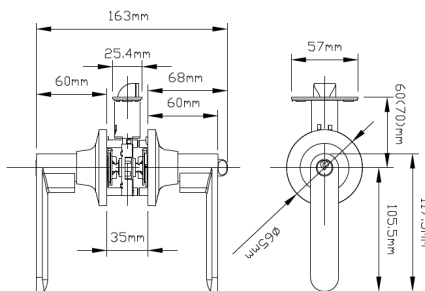

6625	STANDARD	LUXURY
PASSAGE	$28.00	$34.00
PRIVACY	$28.00	$34.00
KEYED	$34.00	$40.00
DUMMY	$14.00	$16.00
Zinc Alloy