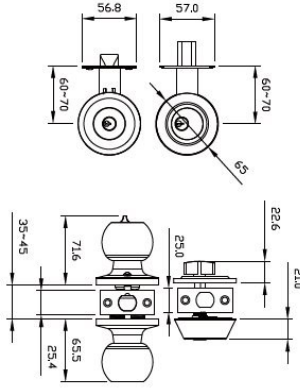

Multiple packs keyed alike add $5 net

6007+D101

C6007	STANDARD	LUXURY
PASSAGE		
PRIVACY		
KEYED	$32.00	$38.00
DUMMY		
Steel / Zinc