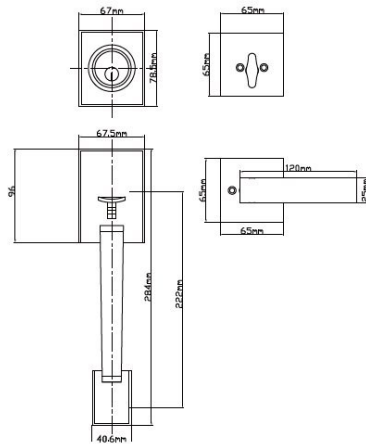

9922B	STANDARD	LUXURY	
	PASSAGE		
PRIVACY			
KEYED	96.00	$110.00	
DUMMY			
Zinc Alloy