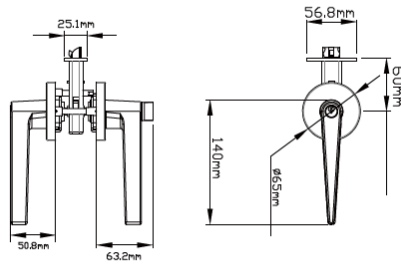

Heavy Duty Lever Handles

30% heavier than standard lever sets

A8819

A8819	STANDARD	LUXURY
PASSAGE	\$40.00	\$46.00
PRIVACY	\$40.00	\$46.00
KEYED	\$46.00	\$52.00
DUMMY	\$16.00	\$18.00
Zinc Alloy		

HB8819

HB8819	STANDARD	LUXURY
PASSAGE	\$40.00	\$46.00
PRIVACY	\$40.00	\$46.00
KEYED	\$46.00	\$52.00
DUMMY	\$16.00	\$18.00
Zinc Alloy		