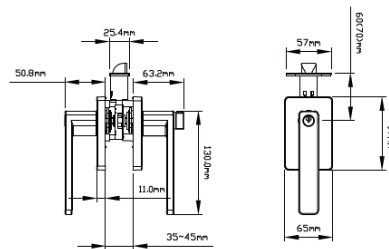

Heavy Duty Lever Handles

30% heavier than standard lever sets

E8832

E8832	STANDARD	LUXURY
PASSAGE	\$40.00	\$46.00
PRIVACY	\$40.00	\$46.00
KEYED	\$46.00	\$52.00
DUMMY	\$16.00	\$18.00
Zinc Alloy		

F8832

F8832	STANDARD	LUXURY
PASSAGE	\$40.00	\$46.00
PRIVACY	\$40.00	\$46.00
KEYED	\$46.00	\$52.00
DUMMY	\$16.00	\$18.00
Zinc Alloy		