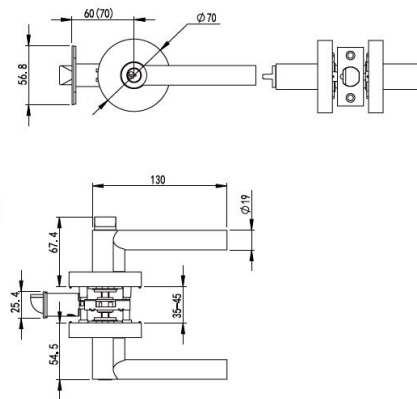

B8839	STANDARD	LUXURY
PASSAGE	$40.00	$46.00
PRIVACY	$40.00	$46.00
KEYED	$46.00	$52.00
DUMMY	$16.00	$18.00
Zinc Alloy