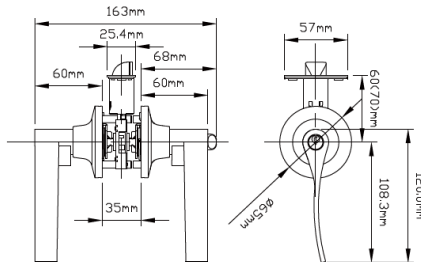

6610	STANDARD	LUXURY
PASSAGE	$24.00	$28.00
PRIVACY	$24.00	$28.00
KEYED	$30.00	$34.00
DUMMY	$10.00	$12.00
Zinc Alloy