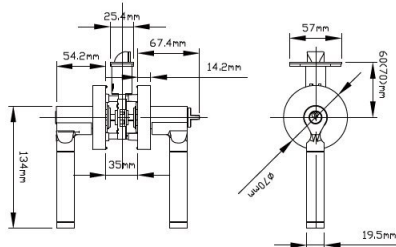

B8820	STANDARD	LUXURY
PASSAGE	$40.00	$46.00
PRIVACY	$40.00	$46.00
KEYED	$46.00	$52.00
DUMMY	$16.00	$18.00
Zinc Alloy