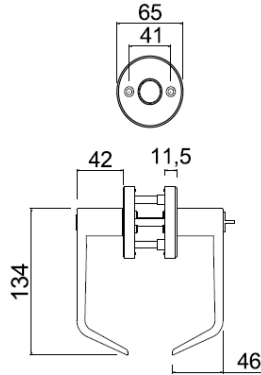

B8905	STAINLESS
PASSAGE	$40.00
PRIVACY	$40.00
KEYED	$45.00
DUMMY	*
201/304 SS