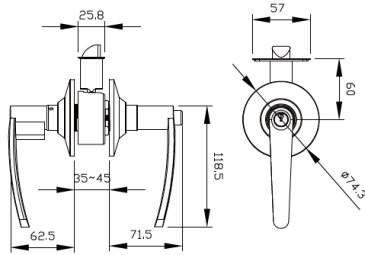

5507	STANDARD	LUXURY
PASSAGE	$38.00	$44.00
PRIVACY	$38.00	$44.00
KEYED	$44.00	$50.00
DUMMY	*	*
Zinc / Steel