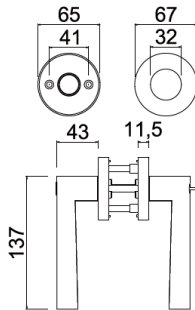

B8912	STAINLESS
PASSAGE	$40.00
PRIVACY	$40.00
KEYED	$45.00
DUMMY	*
201/304 SS