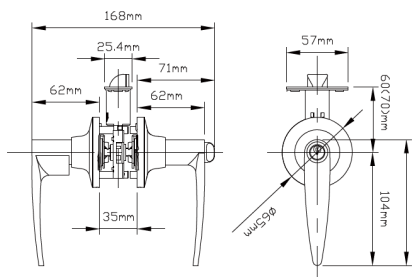

6631	STANDARD	LUXURY
PASSAGE	$28.00	$34.00
PRIVACY	$28.00	$34.00
KEYED	$34.00	$40.00
DUMMY	$14.00	$16.00
Zinc Alloy