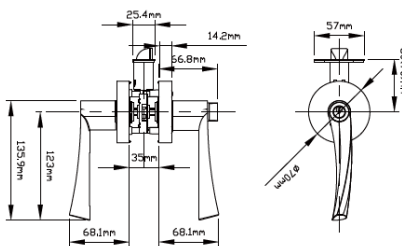

B8829	STANDARD	LUXURY
PASSAGE	$40.00	$46.00
PRIVACY	$40.00	$46.00
KEYED	$46.00	$52.00
DUMMY	$16.00	$18.00
Zinc Alloy