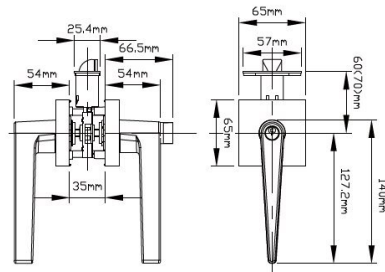

A8819	STANDARD	LUXURY
PASSAGE	$40.00	$46.00
PRIVACY	$40.00	$46.00
KEYED	$46.00	$52.00
DUMMY	$16.00	$18.00
Zinc Alloy