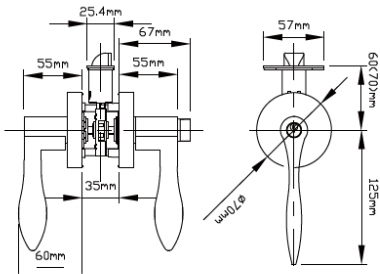

B8823	STANDARD	LUXURY
PASSAGE	$40.00	$46.00
PRIVACY	$40.00	$46.00
KEYED	$46.00	$52.00
DUMMY	$16.00	$18.00
Zinc Alloy