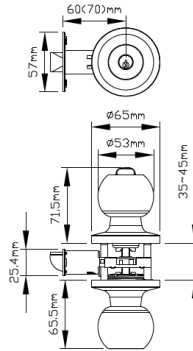

6007	STANDARD	LUXURY
PASSAGE	$16.00	$20.00
PRIVACY	$16.00	$20.00
KEYED	$22.00	$26.00
DUMMY	$8.00	$10.00

201/304 Stainless Steel