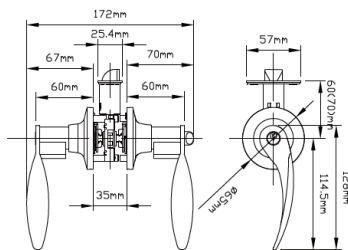

6603	STANDARD	LUXURY
PASSAGE	$24.00	$28.00
PRIVACY	$24.00	$28.00
KEYED	$30.00	$34.00
DUMMY	$10.00	$12.00
Zinc Alloy