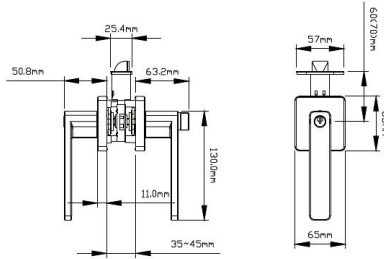

E8832	STANDARD	LUXURY
PASSAGE	$40.00	$46.00
PRIVACY	$40.00	$46.00
KEYED	$46.00	$52.00
DUMMY	$16.00	$18.00
Zinc Alloy