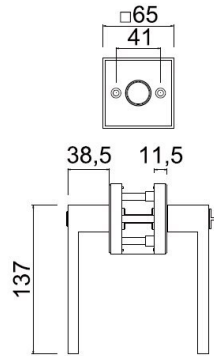

STAINLESS
PASSAGE	$40.00
PRIVACY	$40.00
KEYED	$45.00
DUMMY	*
201/304 SS