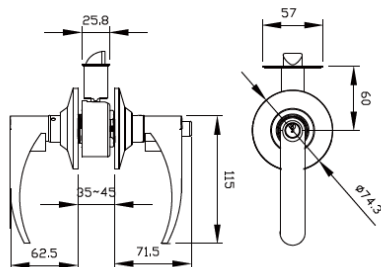

5530	STANDARD	LUXURY
PASSAGE	$38.00	$44.00
PRIVACY	$38.00	$44.00
KEYED	$44.00	$50.00
DUMMY	*	*
Zinc / Steel