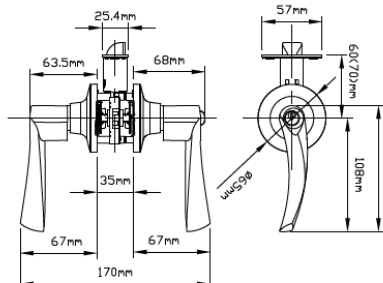

6611	STANDARD	LUXURY
PASSAGE	$24.00	$28.00
PRIVACY	$24.00	$28.00
KEYED	$30.00	$34.00
DUMMY	$10.00	$12.00
Zinc Alloy