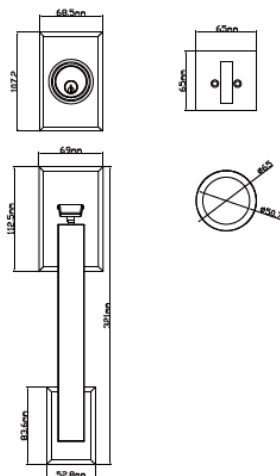

9922A

9922A	STANDARD	LUXURY
	PASSAGE	
PRIVACY		
KEYED	\$76.00	\$88.00
DUMMY		
Zinc Alloy		

9922B

9922B	STANDARD	LUXURY
	PASSAGE	
PRIVACY		
KEYED	96.00	\$110.00
DUMMY		
Zinc Alloy		

9928B

9928A	STANDARD	LUXURY
	PASSAGE	
PRIVACY		
KEYED	\$126.00	\$144.00
DUMMY		
Zinc Alloy		