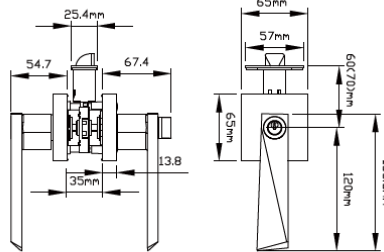

Heavy Duty Lever Handles

30% heavier than standard lever sets

B8806

B8806	STANDARD	LUXURY
PASSAGE	\$40.00	\$46.00
PRIVACY	\$40.00	\$46.00
KEYED	\$46.00	\$52.00
DUMMY	\$16.00	\$18.00
Zinc Alloy		

A8807

B8807	STANDARD	LUXURY
PASSAGE	\$40.00	\$46.00
PRIVACY	\$40.00	\$46.00
KEYED	\$46.00	\$52.00
DUMMY	\$16.00	\$18.00
Zinc Alloy		