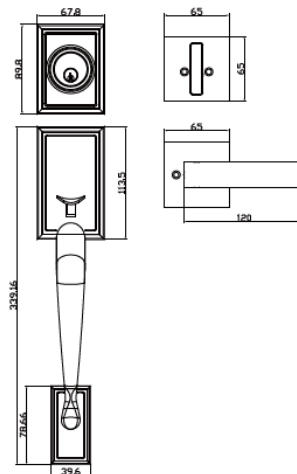

9930	STANDARD	LUXURY
PASSAGE		
PRIVACY		
KEYED	$116.00	$132.00
DUMMY		
Zinc Alloy