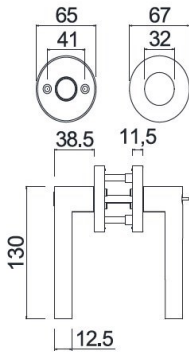

B8908

B8908	STAINLESS
PASSAGE	\$40.00
PRIVACY	\$40.00
KEYED	\$45.00
DUMMY	*
201/304 SS	

B8909

B8909	STAINLESS
PASSAGE	\$40.00
PRIVACY	\$40.00
KEYED	\$45.00
DUMMY	*
201/304 SS	

B8910

B8910	STAINLESS
PASSAGE	\$40.00
PRIVACY	\$40.00
KEYED	\$45.00
DUMMY	*
201/304 SS	