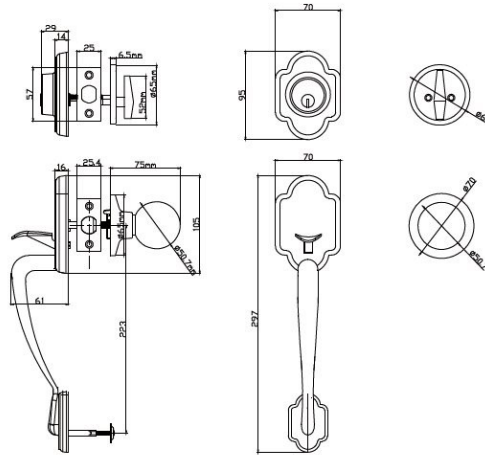

9931	STANDARD	LUXURY
PASSAGE		
PRIVACY		
KEYED	$80.00	92.00
DUMMY		
Zinc Alloy