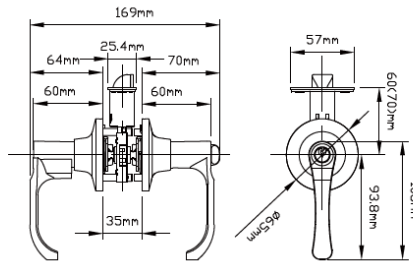

6602	STANDARD	LUXURY
PASSAGE	$24.00	$28.00
PRIVACY	$24.00	$28.00
KEYED	$30.00	$34.00
DUMMY	$10.00	$12.00
Zinc Alloy