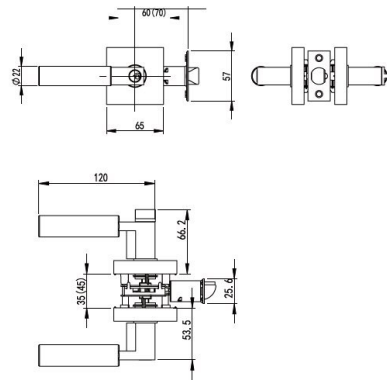

Heavy Duty Lever Handles

30% heavier than standard lever sets

B8836

B8836	STANDARD	LUXURY
PASSAGE	\$40.00	\$46.00
PRIVACY	\$40.00	\$46.00
KEYED	\$46.00	\$52.00
DUMMY	\$16.00	\$18.00
Zinc Alloy		

A8837

A8837	STANDARD	LUXURY
PASSAGE	\$40.00	\$46.00
PRIVACY	\$40.00	\$46.00
KEYED	\$46.00	\$52.00
DUMMY	\$16.00	\$18.00
Zinc Alloy		