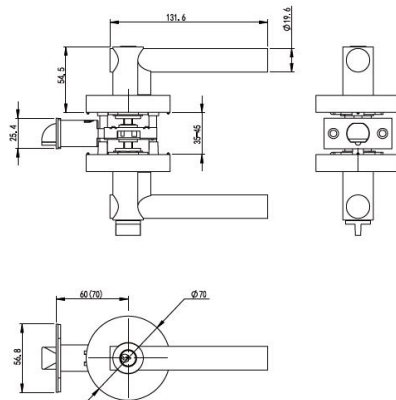

B8833

B8833	STANDARD	LUXURY
PASSAGE	$40.00	$46.00
PRIVACY	$40.00	$46.00
KEYED	$46.00	$52.00
DUMMY	$16.00	$18.00
Zinc Alloy