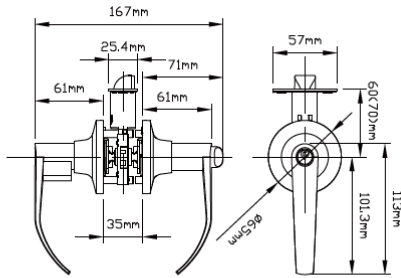

6615	STANDARD	LUXURY
PASSAGE	$24.00	$28.00
PRIVACY	$24.00	$28.00
KEYED	$30.00	$34.00
DUMMY	$10.00	$12.00
Zinc Alloy