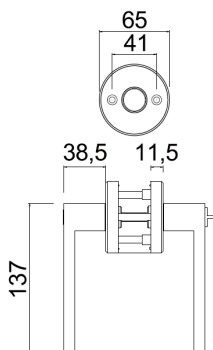

B8908	STAINLESS
PASSAGE	$40.00
PRIVACY	$40.00
KEYED	$45.00
DUMMY	*
201/304 SS