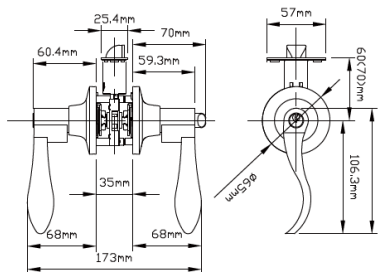

6621	STANDARD	LUXURY
PASSAGE	$24.00	$28.00
PRIVACY	$24.00	$28.00
KEYED	$30.00	$34.00
DUMMY	$10.00	$12.00
Zinc Alloy