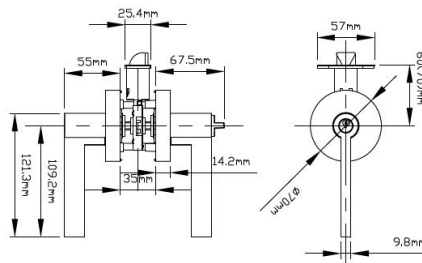

B8808	STANDARD	LUXURY
PASSAGE	$40.00	$46.00
PRIVACY	$40.00	$46.00
KEYED	$46.00	$52.00
DUMMY	$16.00	$18.00
Zinc Alloy