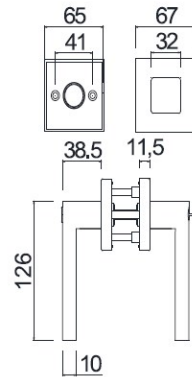

STAINLESS
PASSAGE	$40.00
PRIVACY	$40.00
KEYED	$45.00
DUMMY	*
201/304 SS