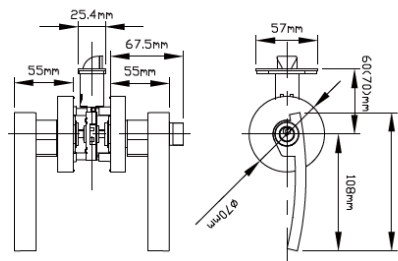

B8818	STANDARD	LUXURY
PASSAGE	$40.00	$46.00
PRIVACY	$40.00	$46.00
KEYED	$46.00	$52.00
DUMMY	$16.00	$18.00
Zinc Alloy