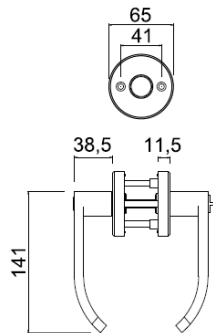

B8906	STAINLESS
PASSAGE	$40.00
PRIVACY	$40.00
KEYED	$45.00
DUMMY	*
201/304 SS