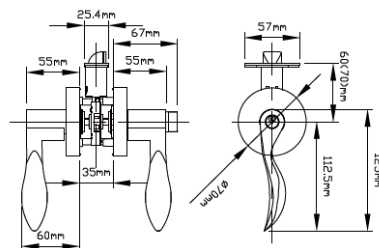

B8805	STANDARD	LUXURY
PASSAGE	$40.00	$46.00
PRIVACY	$40.00	$46.00
KEYED	$46.00	$52.00
DUMMY	$16.00	$18.00
Zinc Alloy