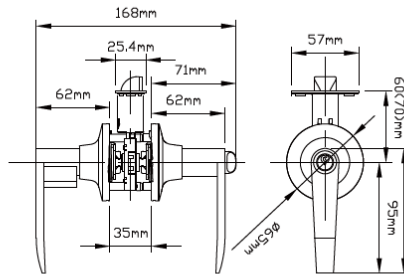

6608	STANDARD	LUXURY
PASSAGE	$24.00	$28.00
PRIVACY	$24.00	$28.00
KEYED	$30.00	$34.00
DUMMY	$10.00	$12.00
Zinc Alloy