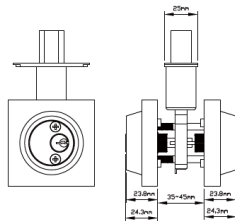

FD101	STANDARD	LUXURY
PASSAGE		
PRIVACY		
KEYED	$28.00	$34.00
DUMMY		
Steel