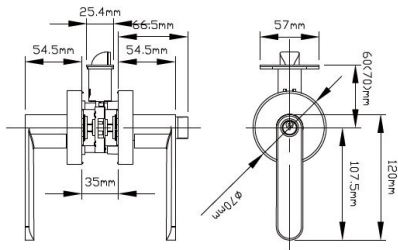

B8828	STANDARD	LUXURY
PASSAGE	$40.00	$46.00
PRIVACY	$40.00	$46.00
KEYED	$46.00	$52.00
DUMMY	$16.00	$18.00
Zinc Alloy