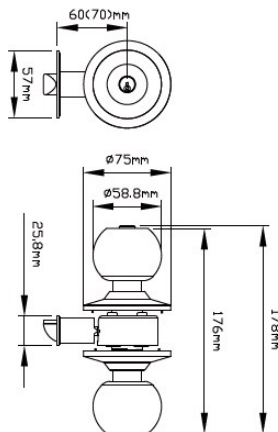

5800	STANDARD	LUXURY
PASSAGE	$26.00	$30.00
PRIVACY	$26.00	$30.00
KEYED	$36.00	$40.00
DUMMY	*	*
201/304 Stainless Steel