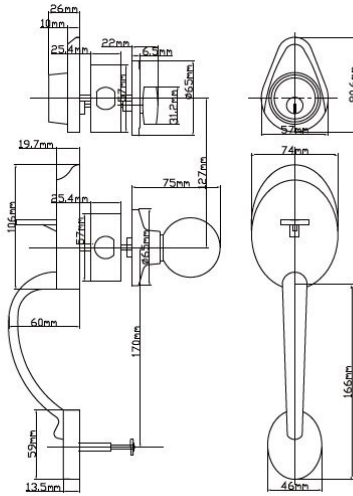

9915A	STANDARD	LUXURY
PASSAGE		
PRIVACY		
KEYED	$76.00	$88.00
DUMMY		
Zinc Alloy