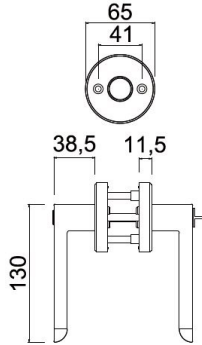

B8909	STAINLESS
PASSAGE	$40.00
PRIVACY	$40.00
KEYED	$45.00
DUMMY	*
201/304 SS