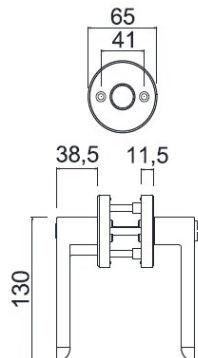

STAINLESS
PASSAGE	$40.00
PRIVACY	$40.00
KEYED	$45.00
DUMMY	*
201/304 SS