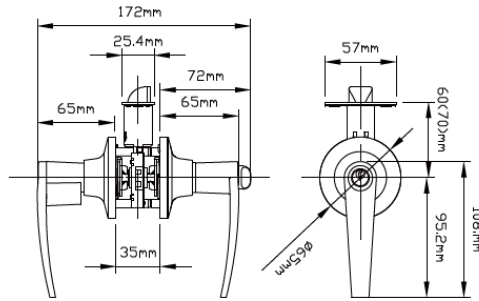

6618	STANDARD	LUXURY
PASSAGE	$24.00	$28.00
PRIVACY	$24.00	$28.00
KEYED	$30.00	$34.00
DUMMY	$10.00	$12.00
Zinc Alloy