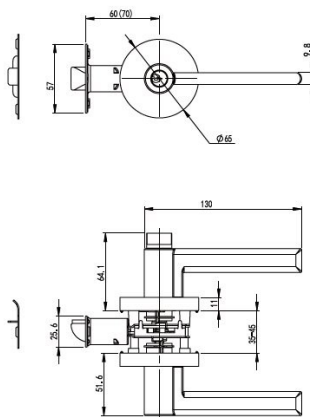

B8835	STANDARD	LUXURY
PASSAGE	$40.00	$46.00
PRIVACY	$40.00	$46.00
KEYED	$46.00	$52.00
DUMMY	$16.00	$18.00
Zinc Alloy