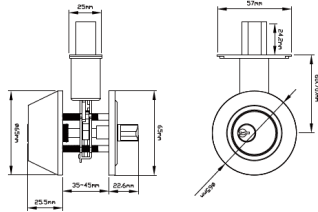

D101	STANDARD	LUXURY
PASSAGE		
PRIVACY		
KEYED	$18.00	$22.00
DUMMY		
Steel