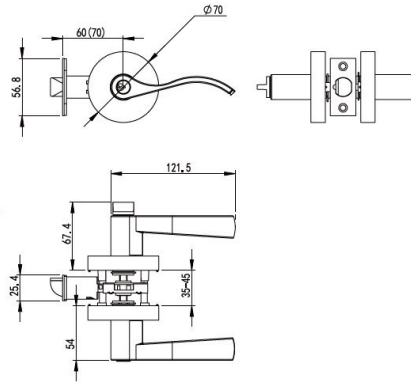

B8836	STANDARD	LUXURY
PASSAGE	$40.00	$46.00
PRIVACY	$40.00	$46.00
KEYED	$46.00	$52.00
DUMMY	$16.00	$18.00
Zinc Alloy