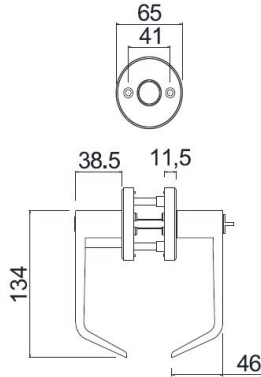

B8903	STAINLESS
PASSAGE	$40.00
PRIVACY	$40.00
KEYED	$45.00
DUMMY	*
201/304 SS