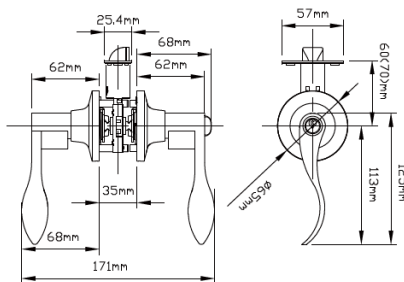

6620	STANDARD	LUXURY
PASSAGE	$24.00	$28.00
PRIVACY	$24.00	$28.00
KEYED	$30.00	$34.00
DUMMY	$10.00	$12.00
Zinc Alloy