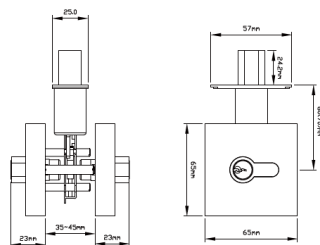

FD101

FD101	STANDARD	LUXURY
PASSAGE		
PRIVACY		
KEYED	\$28.00	\$34.00
DUMMY		
Steel		

Y1101

Y1101	STANDARD	LUXURY
PASSAGE		
PRIVACY		
KEYED	\$28.00	\$34.00
DUMMY		
Steel		

F1102

FD1102	STANDARD	LUXURY
PASSAGE		
PRIVACY		
KEYED	\$32.00	\$38.00
DUMMY		
Steel		