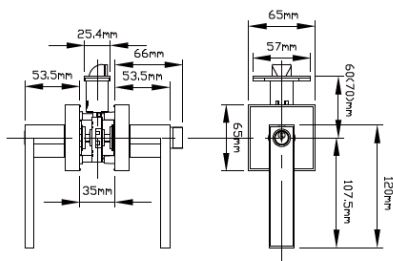

Heavy Duty Lever Handles

30% heavier than standard lever sets

B8823

B8823	STANDARD	LUXURY
PASSAGE	\$40.00	\$46.00
PRIVACY	\$40.00	\$46.00
KEYED	\$46.00	\$52.00
DUMMY	\$16.00	\$18.00
Zinc Alloy		

A8827

A8827	STANDARD	LUXURY
PASSAGE	\$40.00	\$46.00
PRIVACY	\$40.00	\$46.00
KEYED	\$46.00	\$52.00
DUMMY	\$16.00	\$18.00
Zinc Alloy		