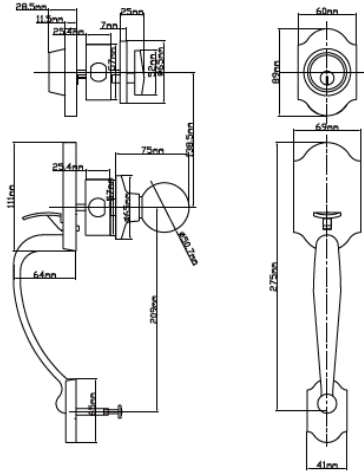

9913	STANDARD	LUXURY
PASSAGE		
PRIVACY		
KEYED	$76.00	$88.00
DUMMY		
Zinc Alloy