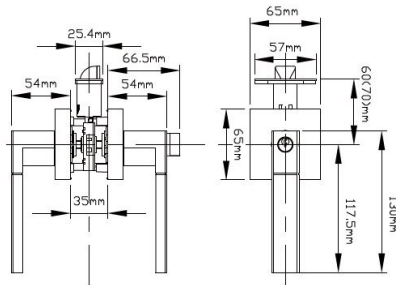

A8812	STANDARD	LUXURY
PASSAGE	$40.00	$46.00
PRIVACY	$40.00	$46.00
KEYED	$46.00	$52.00
DUMMY	$16.00	$18.00
Zinc Alloy