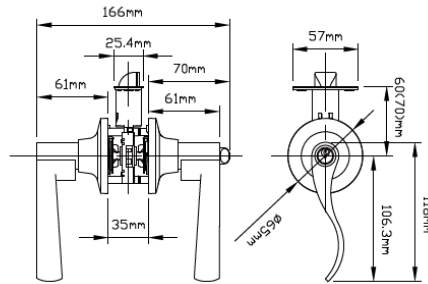

6622	STANDARD	LUXURY
PASSAGE	$24.00	$28.00
PRIVACY	$24.00	$28.00
KEYED	$30.00	$34.00
DUMMY	$10.00	$12.00
Zinc Alloy