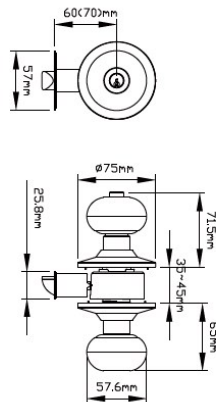

5791-1	STANDARD	LUXURY
PASSAGE	$26.00	$30.00
PRIVACY	$26.00	$30.00
KEYED	$36.00	$40.00
DUMMY	*	*
201/304 Stainless Steel