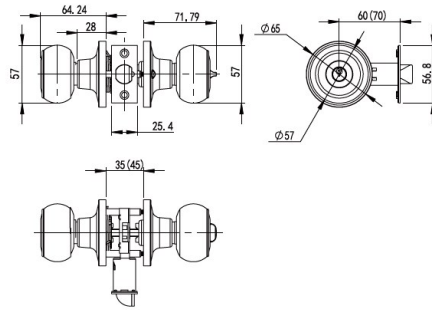

5792

5792	STANDARD	LUXURY
PASSAGE	$16.00	$20.00
PRIVACY	$16.00	$20.00
KEYED	$22.00	$26.00
DUMMY	$8.00	$10.00

201/304 Stainless Steel